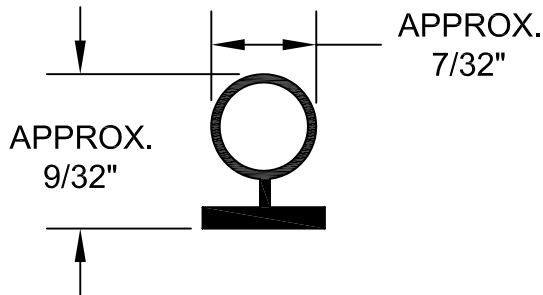

ILLUSTRATION OF DOOR / WINDOW GASKET & MOUNTING CLIPS

DOOR GASKET

VINYL
 COLOR: BLACK OR GRAY
 P/N BLACK: BL1031BK
 P/N GRAY: BL1031GY

MOHAIR
 COLOR: BLACK OR GRAY
 P/N: MOHAIR-BK
 P/N: MOHAIR-GY

NOTE: ALL DOOR FRAMES COME WITH BLACK VINYL GASKET STANDARD, OTHER TYPES & COLORS AVAILABLE APON REQUEST

WINDOW GASKET

P/N: BL482

PULL

P/N: BL483

PUSH

COLOR: BLACK ONLY FOR BOTH TYPES

MOUNTING CLIP

OMG-CATALOG-04-01.DWG