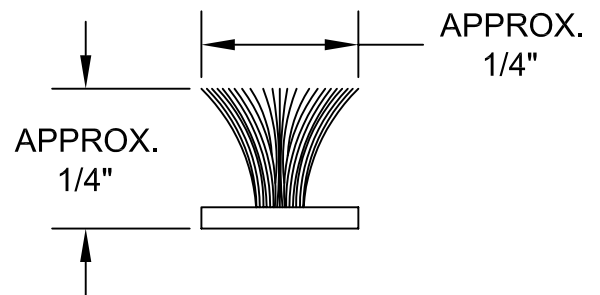

ILLUSTRATION OF DOOR / WINDOW GASKET & MOUNTING CLIPS

DOOR GASKET

VINYL
 COLOR: BLACK OR GRAY
 P/N BLACK: BL1031BK
 P/N GRAY: BL1031GY

MOHAIR
 COLOR: BLACK OR GRAY
 P/N: MOHAIR-BK
 P/N: MOHAIR-GY

NOTE: ALL DOOR FRAMES COME WITH BLACK VINYL GASKET STANDARD, OTHER TYPES & COLORS AVAILABLE APON REQUEST

WINDOW GASKET

P/N: BL482

PULL

P/N: BL483

PUSH

COLOR: BLACK ONLY FOR BOTH TYPES

MOUNTING CLIP

OMG-CATALOG-04-01.DWG