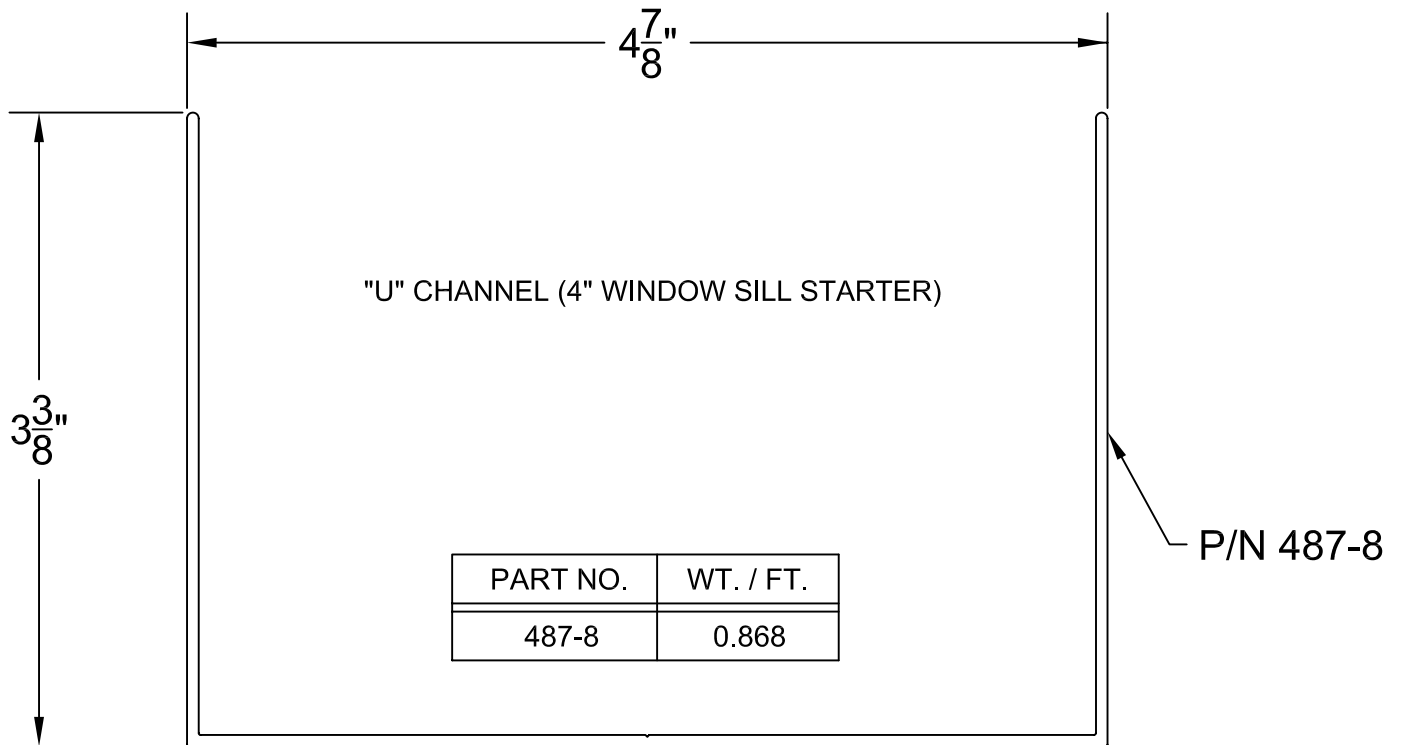

4-7/8 WALL SYSTEM

PART NO.	WT. / FT.
487-8	0.868